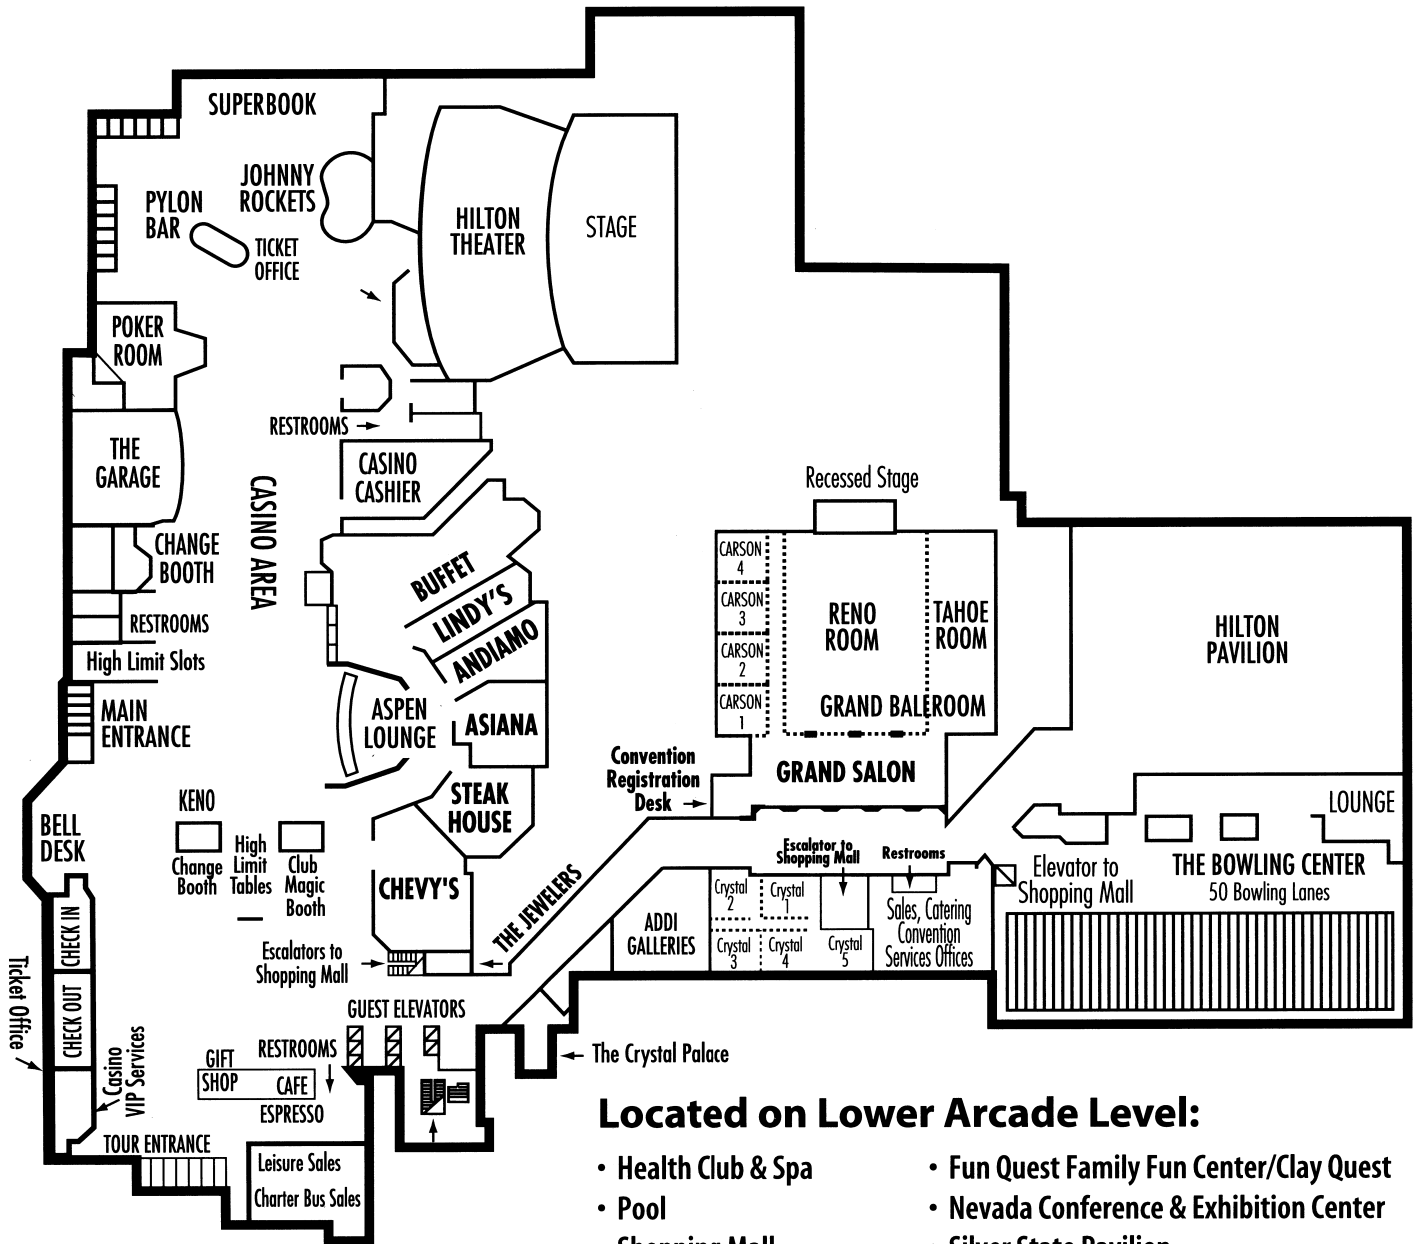

# Reno Hilton Casino Level Floorplan

# Reno Hilton Mezzanine Level Floorplan

# Reno Hilton Pavilion Floorplan

**INQUA**  
JULY 23-30, 2003  
RENO HILTON/PAVILION