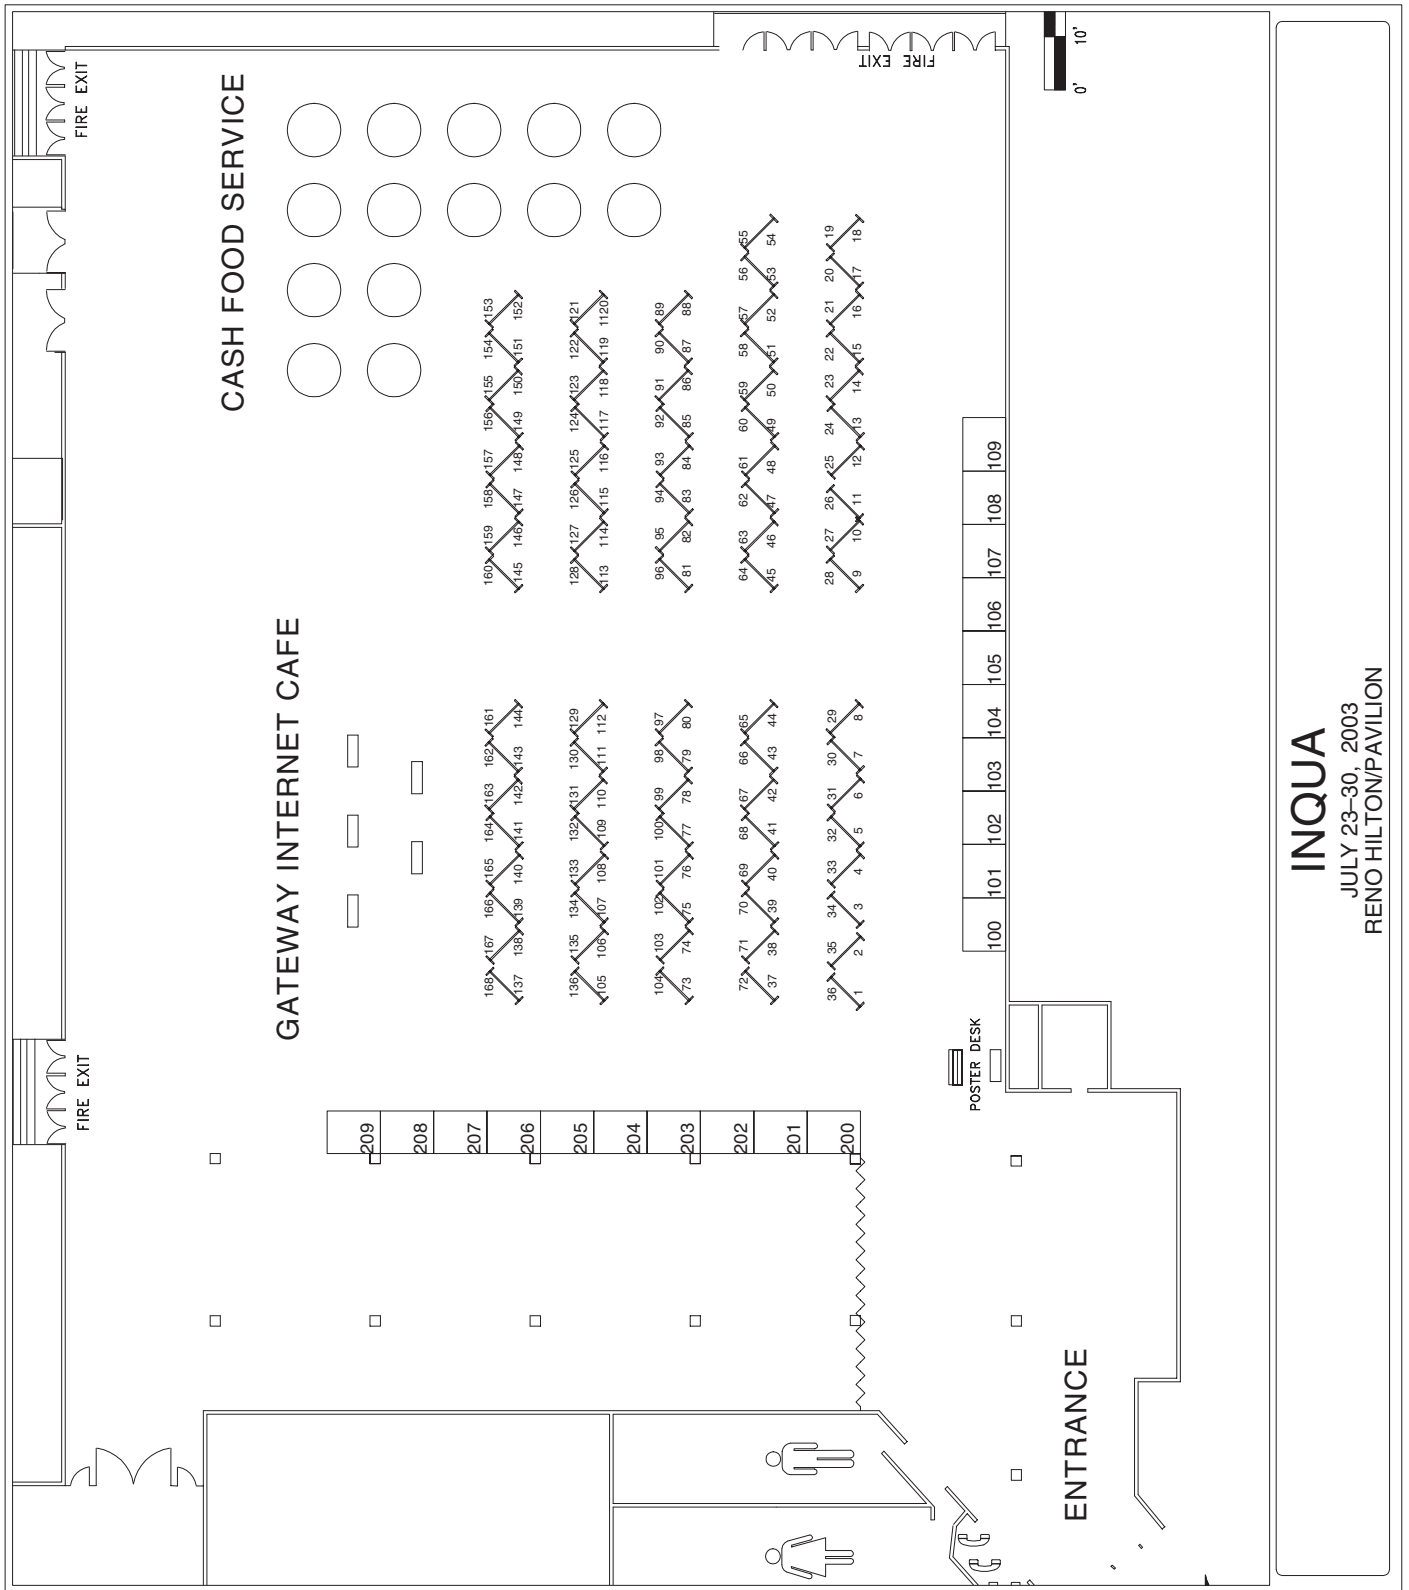

# Reno Hilton Casino Level Floorplan

# Reno Hilton Mezzanine Level Floorplan

# Reno Hilton Pavilion Floorplan

**INQUA**  
JULY 23-30, 2003  
RENO HILTON/PAVILION